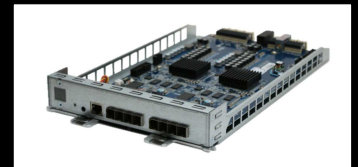

Expansion Storage for:

- High Performance Computing
- Digital content Streaming
- Database storage
- Virtual Desktop Infrastructure
- HD Video Post-Production Workflow
- Enterprise Cloud
- Network Caching